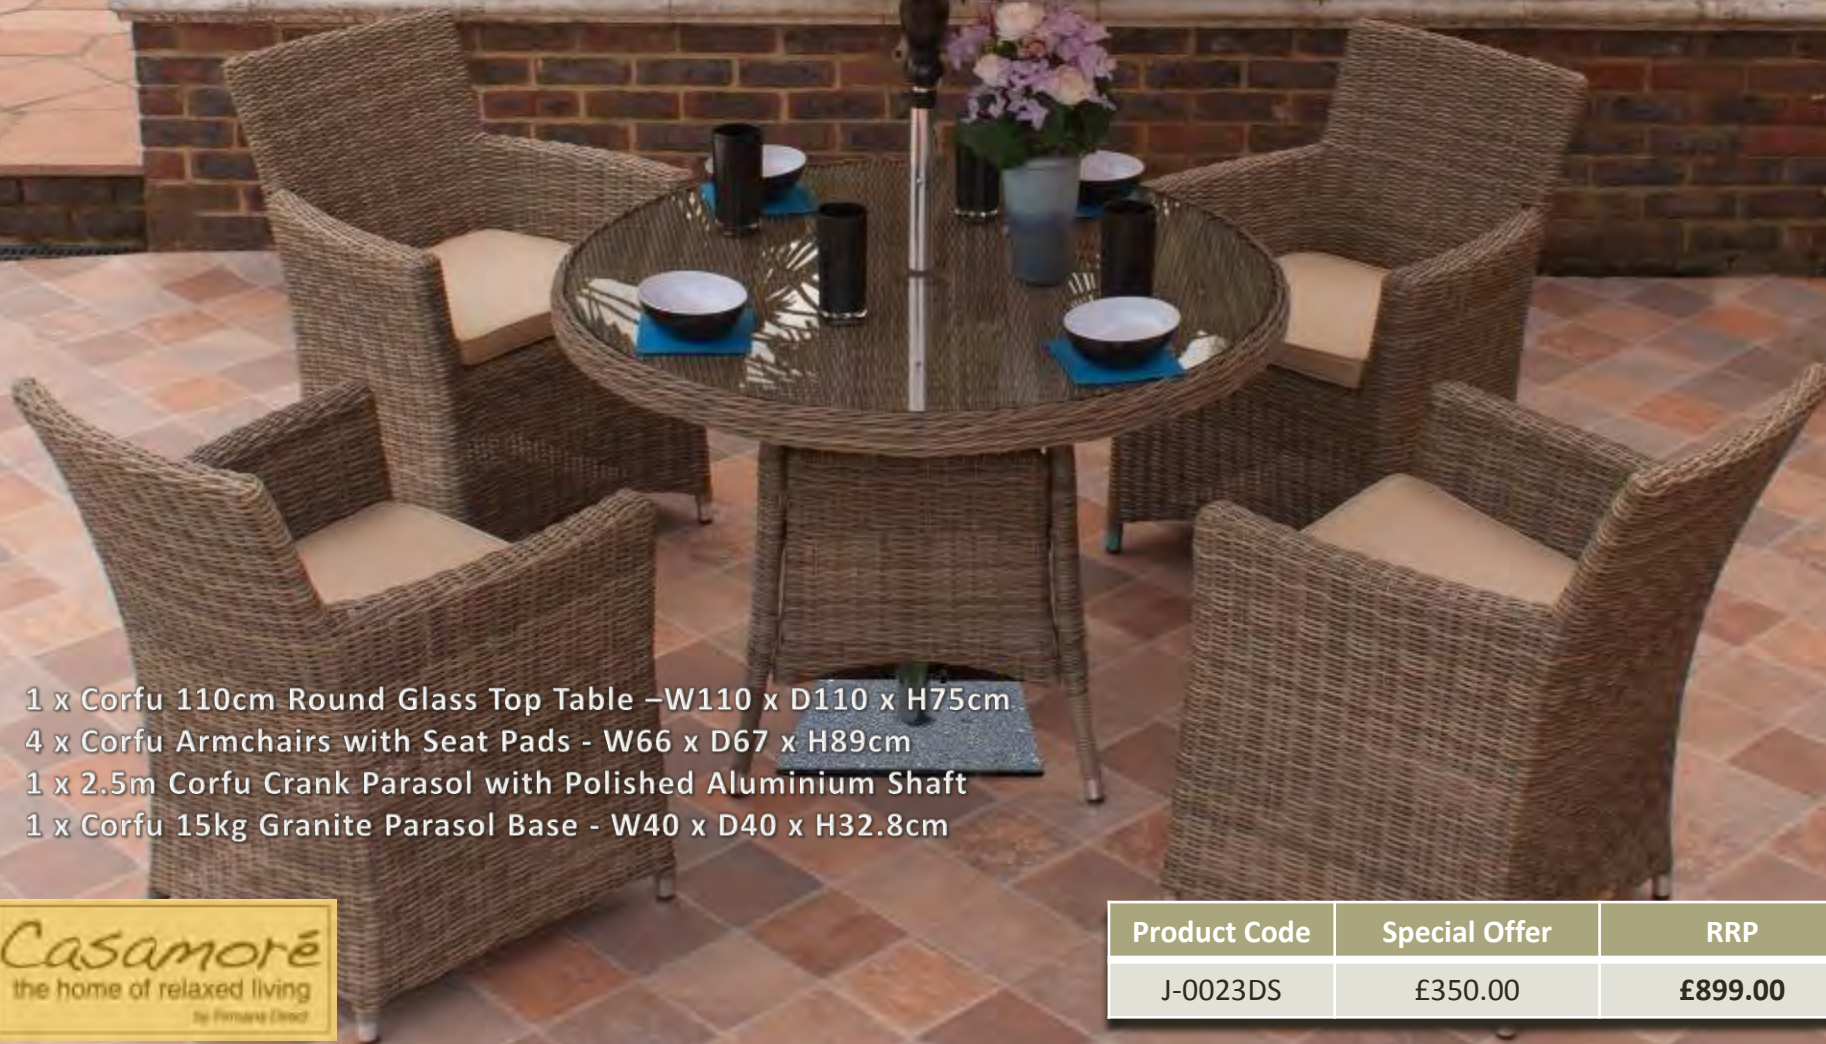

Corfu 110cm Round Dining Set

5mm Half Round Polyrattan with 5mm Round Table Edging

- 1 x Corfu 110cm Round Glass Top Table –W110 x D110 x H75cm
- 4 x Corfu Armchairs with Seat Pads - W66 x D67 x H89cm
- 1 x 2.5m Corfu Crank Parasol with Polished Aluminium Shaft
- 1 x Corfu 15kg Granite Parasol Base - W40 x D40 x H32.8cm

Casamore
the home of relaxed living
by Primark Direct

Product Code	Special Offer	RRP
J-0023DS	£350.00	£899.00